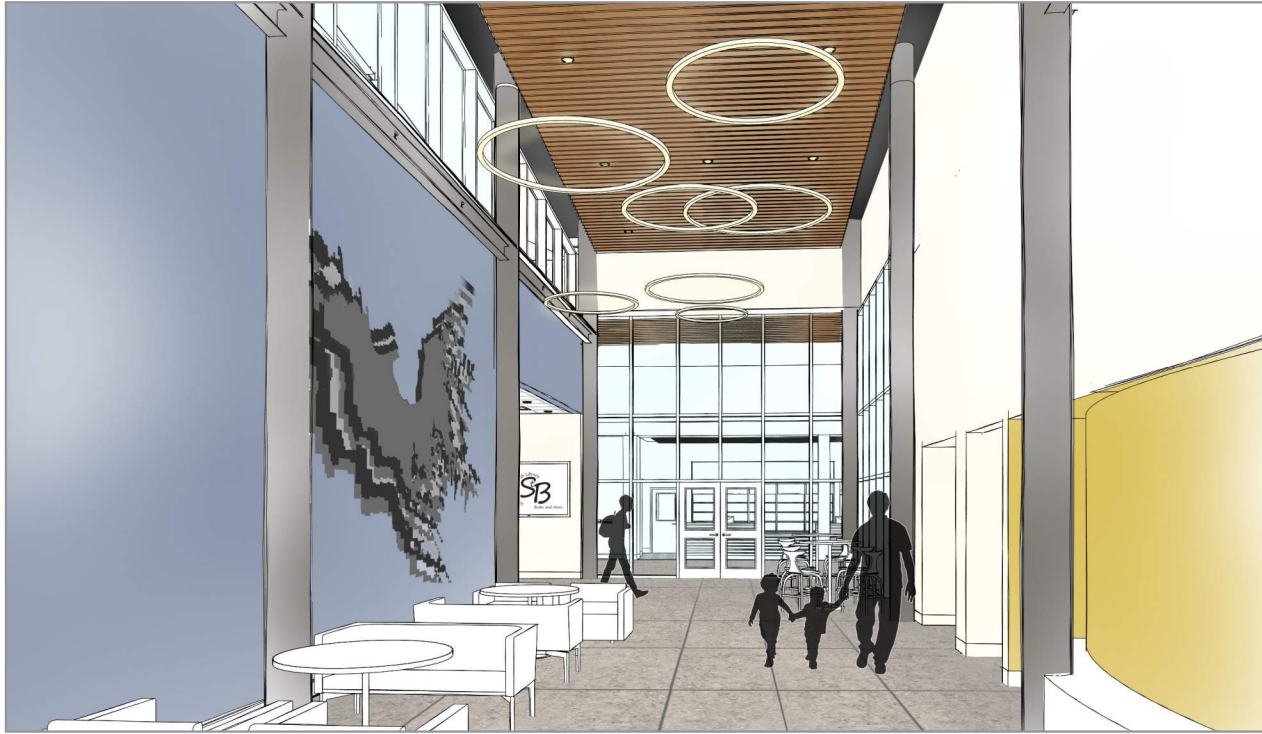

Lobby floor tile

Carpets throughout

Existing furniture

Existing shelving material

Restroom tile

FINISH PALETTE OPTION

Lobby

Wood slat ceiling

Field & accent color paint

Lobby floor tile

Lighting

Art suggestion - multi-dimensional sculpture that represents geography of parish

PERSPECTIVES

(perspectives reflect sunset scheme)

Spine

PERSPECTIVES

(perspectives reflect sunset scheme)

Wood slat ceiling with can lighting

Field & accent color paint

Lobby floor tile

Carpet inset

Art suggestion - images of the parish
Blades show a different image on each side