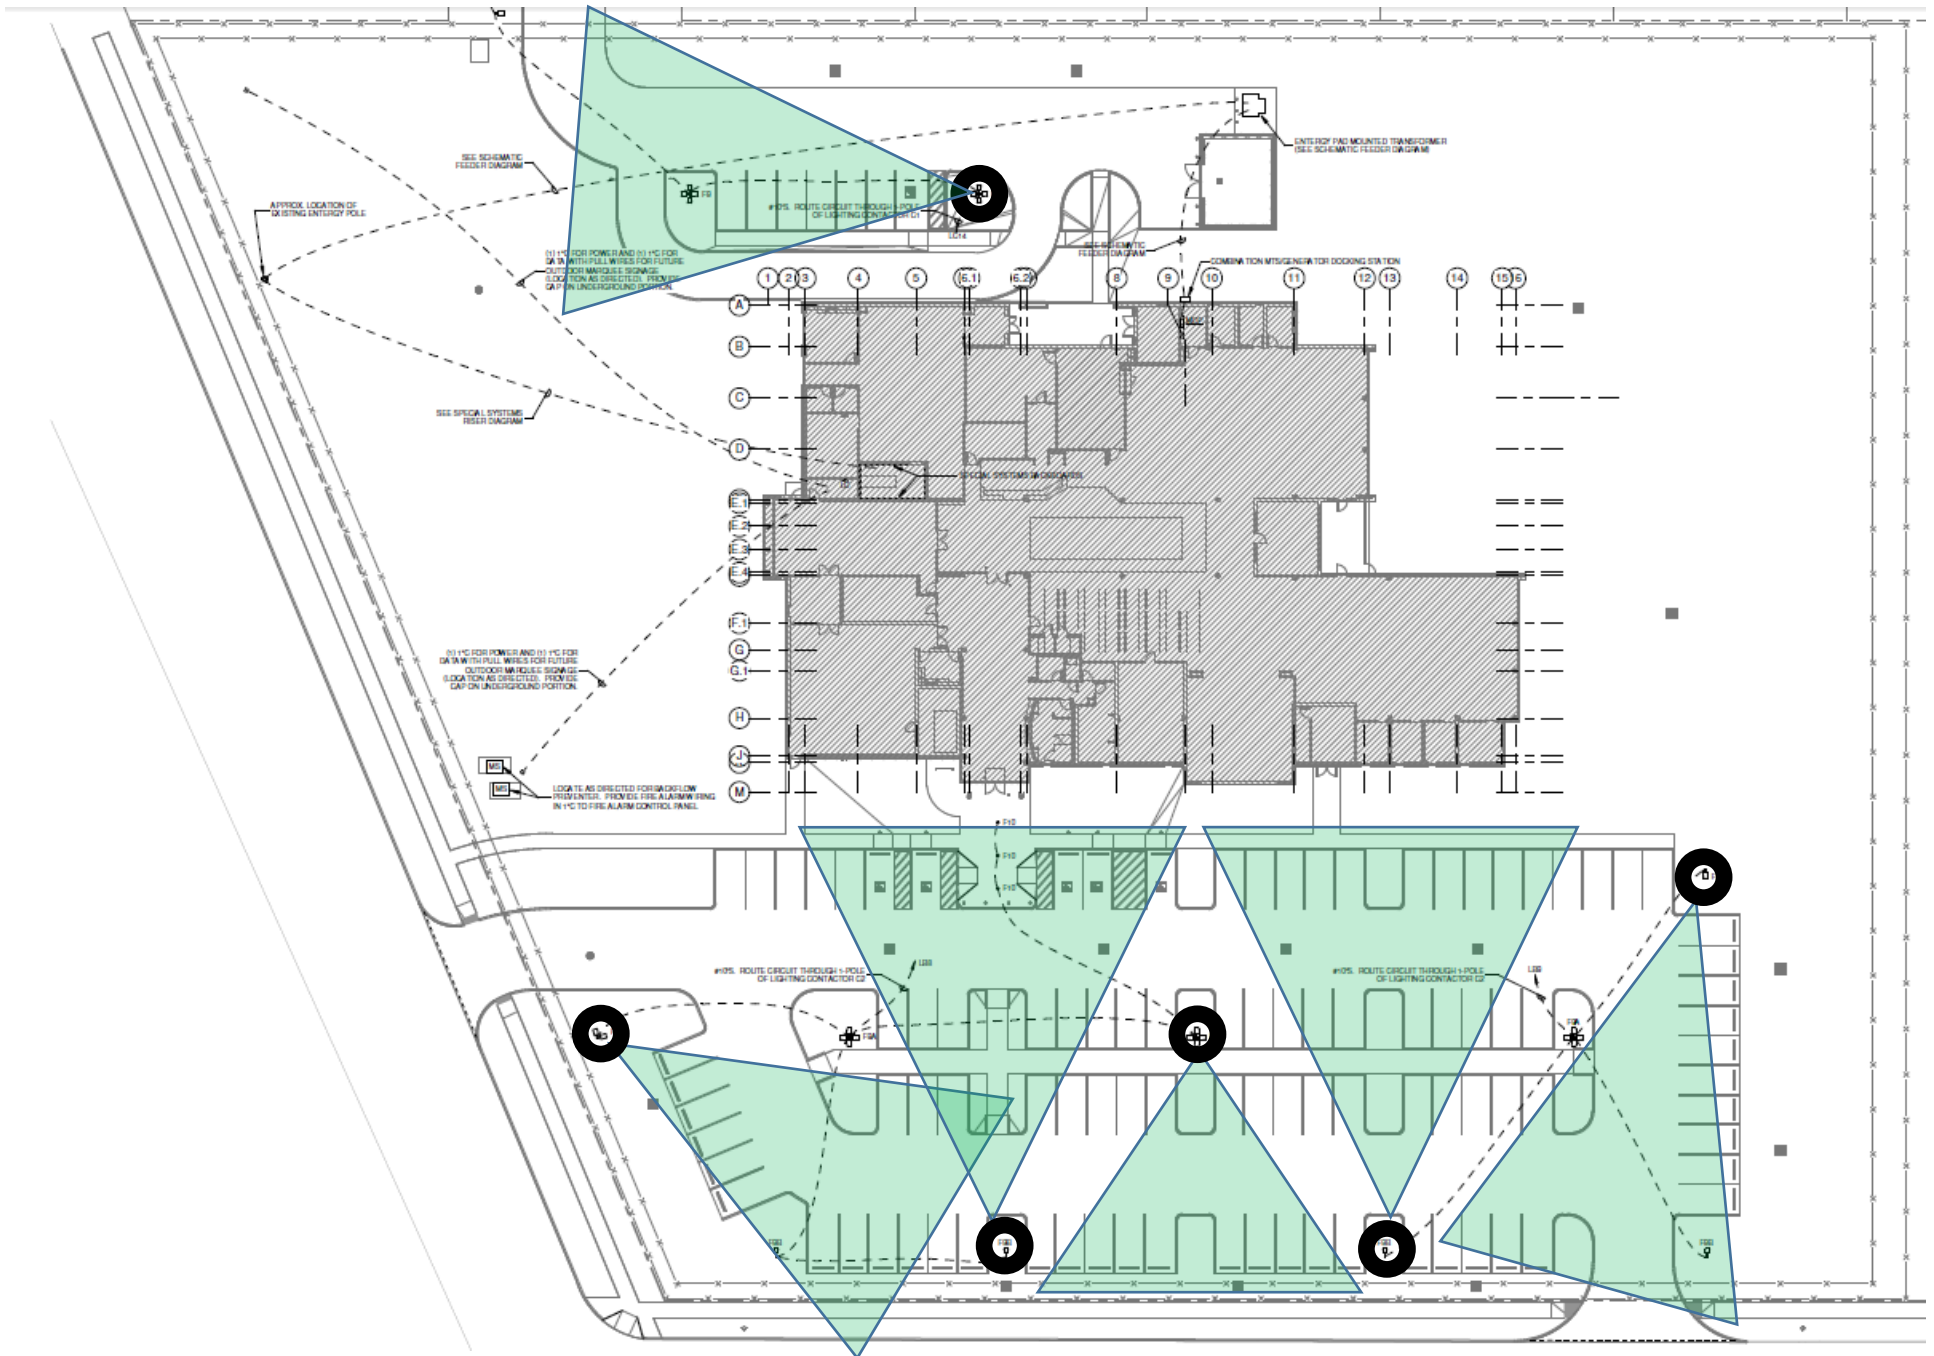

## OUTDOOR ACCESS POINTS (WiFi)

Each circle denotes a 100 foot radius of coverage

WAP4 coverage is more a semi-circle due to the outdoor walls

**Proposed Parking Lot IP Camera Locations  
(Ethernet Cat 6 wires on top of existing light poles)**